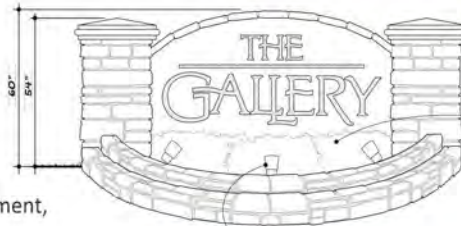

**From Concept
to
Completion!**

**Office: 702.263.1025
Fax: 702.263.9827
wrightventures.net**